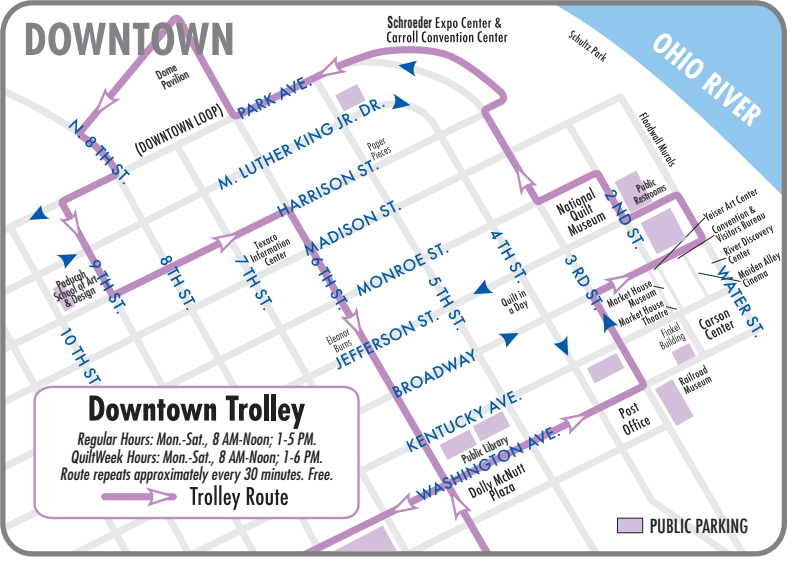

**55th Annual Dogwood Trail**  
*Neighborhood to Neighborhood*

- ➔ Lighted Dogwood Trail
- ➔ Daytime Historic Trail

Whitehaven Welcome Center

Dogwood Trail Begins Here

**Downtown Trolley**  
 Regular Hours: Mon.-Sat., 8 AM-Noon; 1-5 PM.  
 QuiltWeek Hours: Mon.-Sat., 8 AM-Noon; 1-6 PM.  
 Route repeats approximately every 30 minutes. Free.

➔ Trolley Route

PUBLIC PARKING